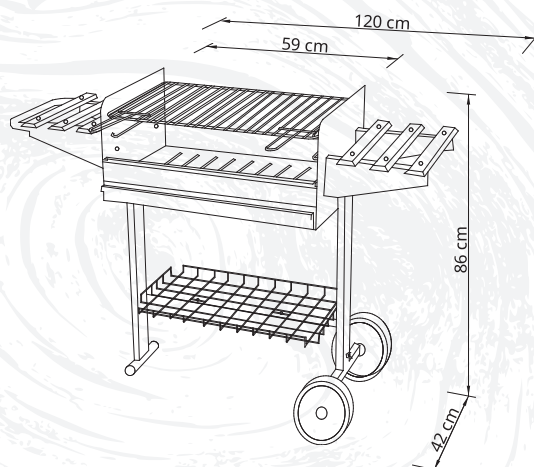

Berlinda

Ref. 0205000

EAN. 5603146020502