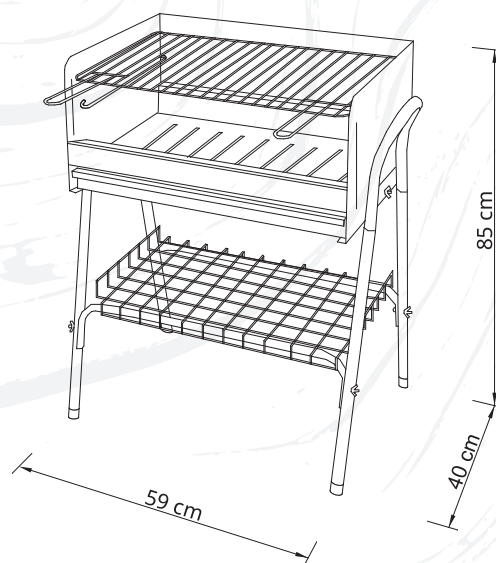

Luso

Ref. 0205100

EAN. 5603146020519